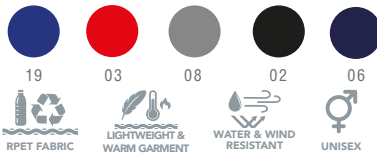

Da
19'25€

Scola 1305 300 GSM

Giacca. Esterno: Soft Shell, 92% Poliestere RPET/ 8% Elastan. Interno: 100% Poliestere Microfleece RPET. 300 g/ m2. Impermeabile e Traspirante.

Jacket. Outside: Soft Shell, 92% Polyester RPET/ 8% Elastane. Inside: 100% Polyester Microfleece RPET. 300 g/ m2. Wind and Water Resistant.

S, M, L, XL, XXL 15 Print Code: N(8), P

-500	+500	+2000	+5000
27,50 €	26,50 €	25,50 €	25 €
1 COLOR PRINTING*			
1,67 €	1,34 €	1,12 €	1 €