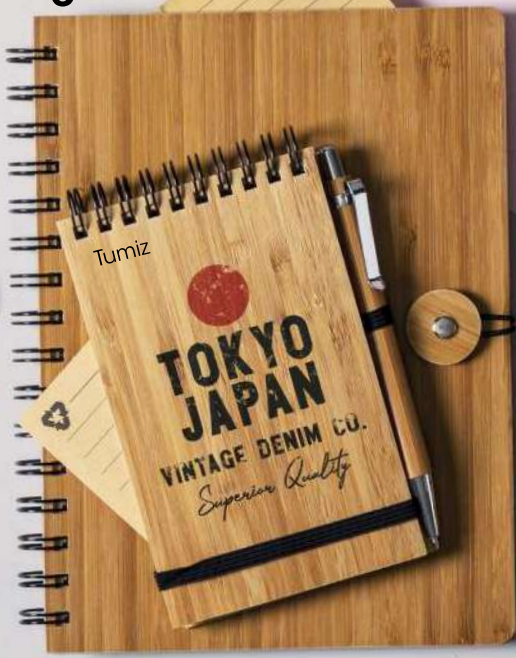

Da
5'30€

Da
5'40€

Palmex