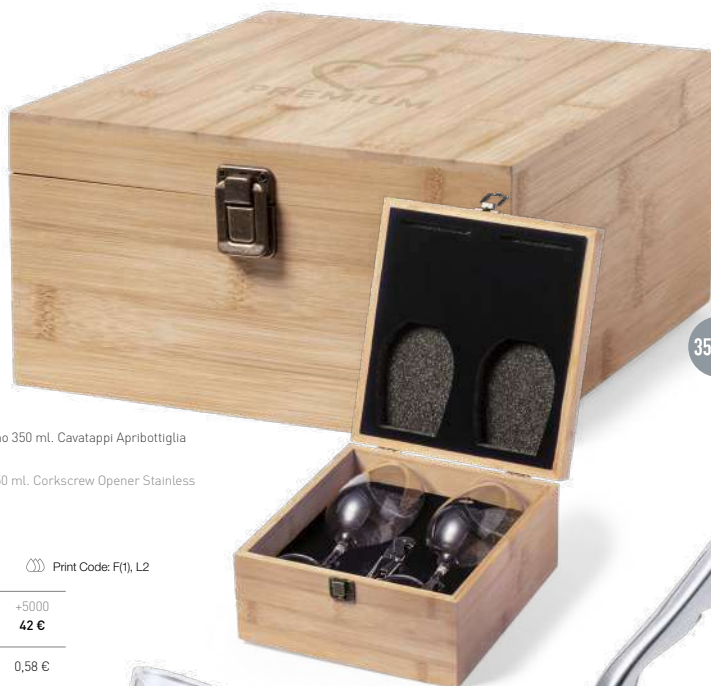

Wine Set. Bamboo. 2 Wine Glass 350 ml. Corkscrew Opener Stainless Steel.

21.9 x 24 x 10.8 cm 8 Print Code: F(1), L2

-500	+500	+2000	+5000
47 €	45 €	44 €	42 €

1 COLOR PRINTING*			
0,90 €	0,78 €	0,68 €	0,58 €