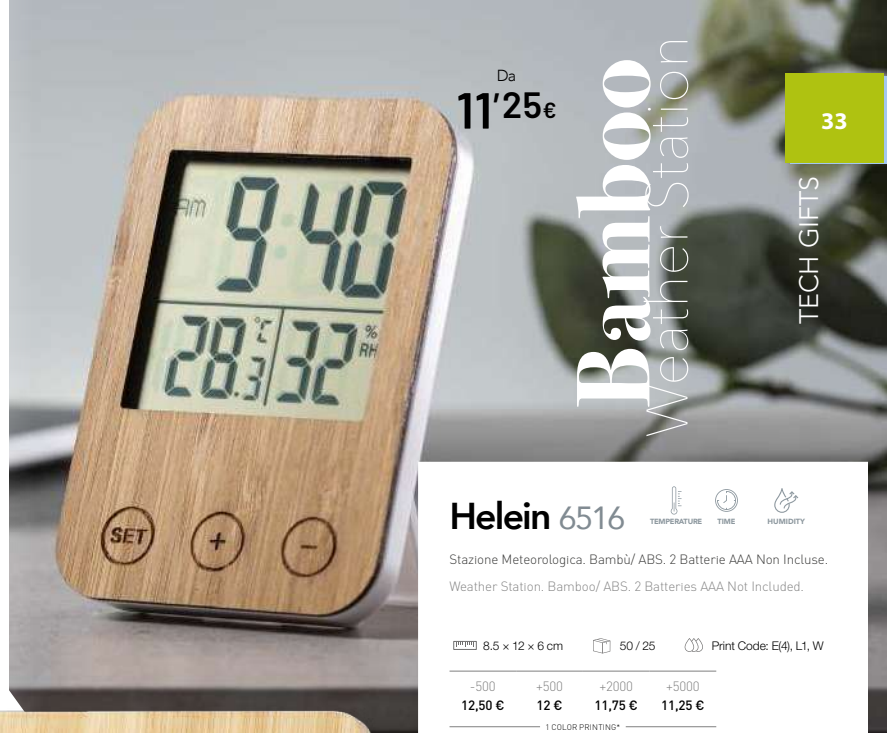

Helein 6516

Stazione Meteorologica. Bambù/ ABS. 2 Batterie AAA Non Include.

Weather Station. Bamboo/ ABS. 2 Batteries AAA Not Included.

8.5 x 12 x 6 cm 50 / 25 Print Code: E(4), L1, W

-500	+500	+2000	+5000
12,50 €	12 €	11,75 €	11,25 €
1 COLOR PRINTING*			
0,72 €	0,62 €	0,54 €	0,43 €